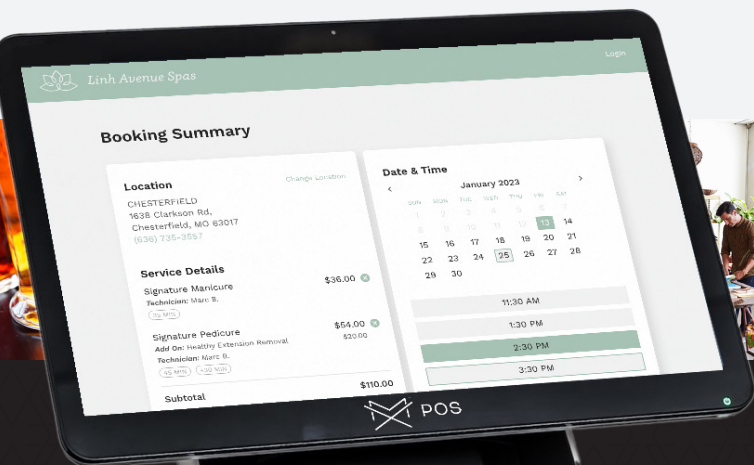

World-class POS Tailored to Your Business

- » Inventory Management
- » 100% Cloud Based Solution
- » Payments Acceptance Built-in
- » Back-office Multi Language Support
- » 24/7/365 Tech Support & Upgrades
- » Real-time Online Reporting
- » 600+ Features

FEATURES & INTEGRATIONS

Online Accounting & Payroll Integration

Cash Discount & Surcharging

Online Ordering Platform

Built-in Gift & Loyalty Card